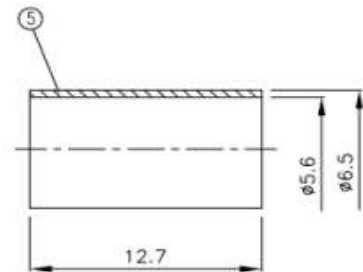

## SMB Kupplung Pin male crimp / RG58, RF195, HF50

NO	DESCRIPTION	MATERIAL	Q'TY	FINISH
1	BODY 1	BRASS	1	GOLD
2	INSULATION	TEFLON	1	TEFLON
3	BODY 2	BRASS	1	GOLD
4	PIN	PH.BRONZE	1	GOLD
5	RING	BRASS	1	GOLD