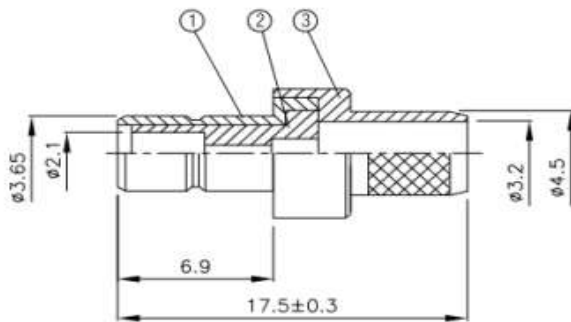

## SMB Kupplung Pin male crimp / RG58, RF195, HF50

NO	DESCRIPTION	MATERIAL	Q'TY	FINISH
1	BODY 1	BRASS	1	GOLD
2	INSULATION	TEFLON	1	TEFLON
3	BODY 2	BRASS	1	GOLD
4	PIN	PH.BRONZE	1	GOLD
5	RING	BRASS	1	GOLD