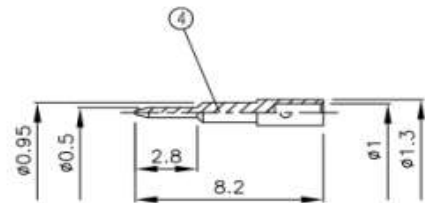

## SMB Kupplung Pin male crimp / RG58, RF195, HF50

NO	DESCRIPTION	MATERIAL	Q'TY	FINISH
1	BODY 1	BRASS	1	GOLD
2	INSULATION	TEFLON	1	TEFLON
3	BODY 2	BRASS	1	GOLD
4	PIN	PH.BRONZE	1	GOLD
5	RING	BRASS	1	GOLD