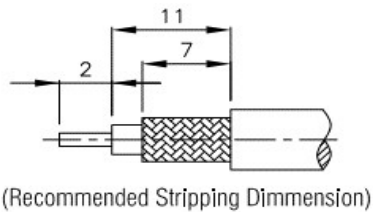

## SMB Kupplung Pin male crimp / RG58, RF195, HF50

NO	DESCRIPTION	MATERIAL	Q'TY	FINISH
1	BODY 1	BRASS	1	GOLD
2	INSULATION	TEFLON	1	TEFLON
3	BODY 2	BRASS	1	GOLD
4	PIN	PH.BRONZE	1	GOLD
5	RING	BRASS	1	GOLD